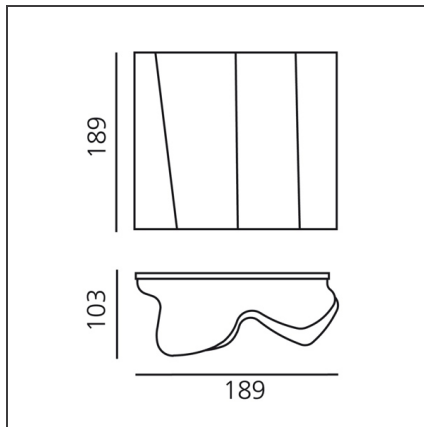

Logico Micro wall

IP20     

Dimmerable: +  -

TECHNICAL DRAWINGS

DESIGN BY

Gerhard Reichert, Michele De Lucchi

FEATURES

Article Code:	0846030A	Material:	Blown glass, steel
Colour:	White	Series:	Design
Installation:	Wall	Area contract:	Hospitality, null, Office, Residential
Environment:	Indoor	Emission:	Diffused And Direct

DIMENSIONS

Length:	cm 18.9
Width:	cm 10.3
Height:	cm 18.9

NOT INCLUDED SOURCES

Category:	HALO	Color Rendering:	1a
Number:	1	Color temperature (K):	2800K
Watt:	46W		
Lbs:	Qt26		
Socket:	E14		

ALTERNATIVE SOURCES

Category:	LED
Number:	1
Watt:	5W
Type:	2
Socket:	E14
Class:	A

LUMINAIRE

Watt:	46W	Delivered lumens output (lm):	420lm
Voltage:	220V-240V	CCT:	2800K